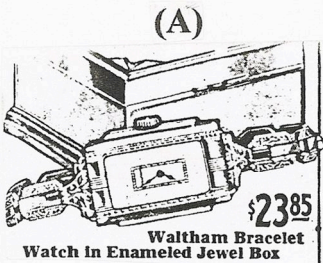

$23.85

Waltham Bracelet Watch in Enameled Jewel Box